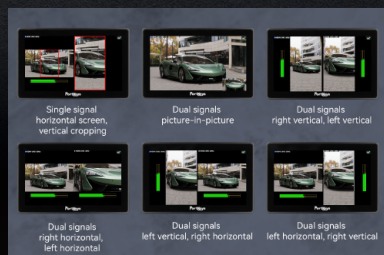

PortKeys

BM51V

2000NITS 5.5" Wide Color Gamut Camera Control Monitor

Three-color Gamut Calibration

Wired Camera Control

New Peaking

2000nits High-brightness Screen

Anamorphic

Recording Synchronized Silent Fan

Dual-screen Monitoring

Two screens can log the same 3D LUT file, supporting single signal horizontal screen, vertical cropping/dual signals picture-in-picture/dual horizontal/dual vertical/left horizontal right vertical/left vertical right horizontal
Note: Left and right screens can be flipped individually and mirrored.

Custom False Color

77 selectable colors, 15 selectable segments, Satisfying diverse visual needs.

Manual Selection of Log Mode 3D LUT Loading and Output

REC.709, P3-D65, P3-DCI
User-mode customizable calibration