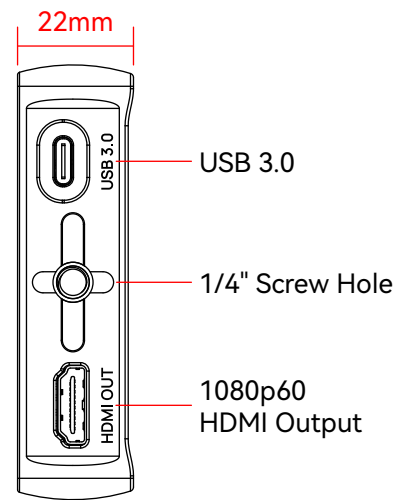

Product Specification

NP-F Battery Plate