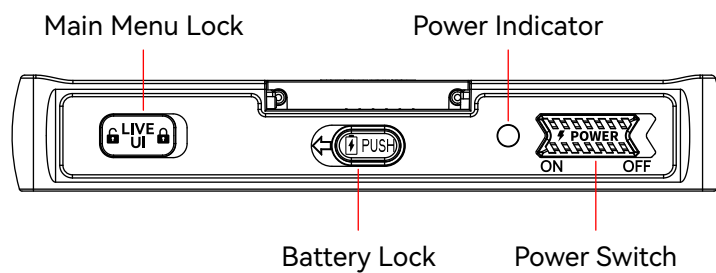

Product Specification

NP-F Battery Plate