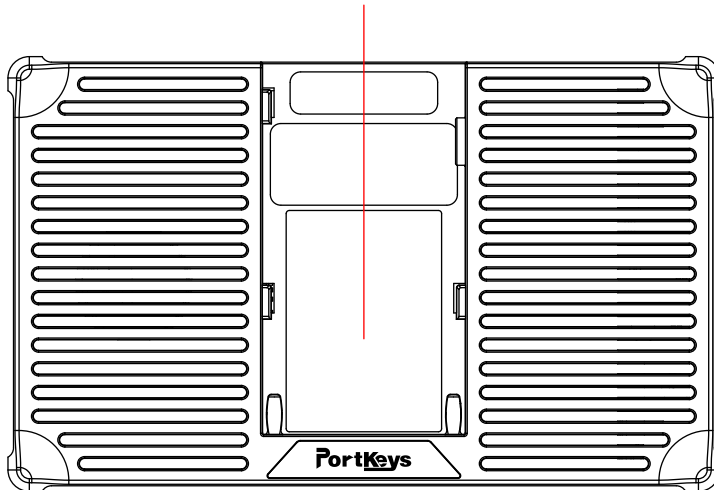

NP-F Battery Plate