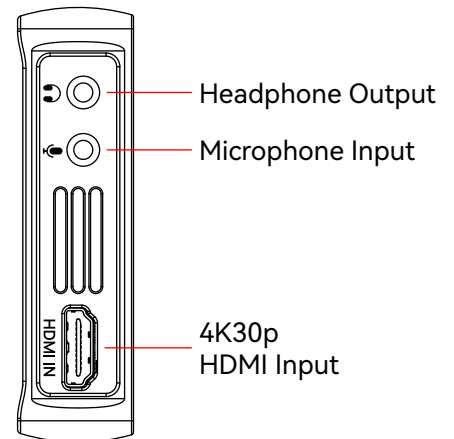

Product Specification

NP-F Battery Plate