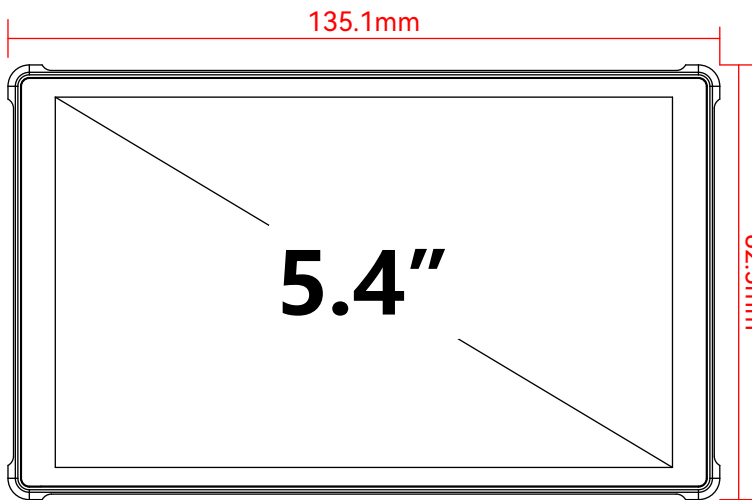

Product Specification

NP-F Battery Plate