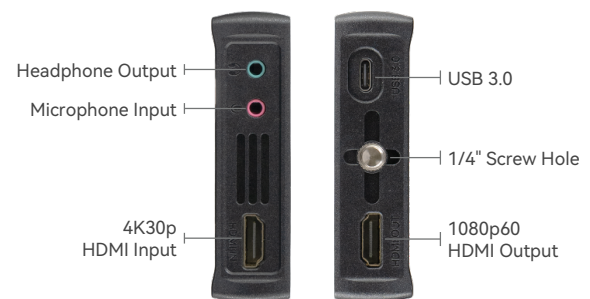

## TYPE-C Video Output Format

1920×1080p60
YUY2、MJPEG

NP-F Battery Plate

Upgrade Firmware / Load 3D LUT

1/4" Screw Hole