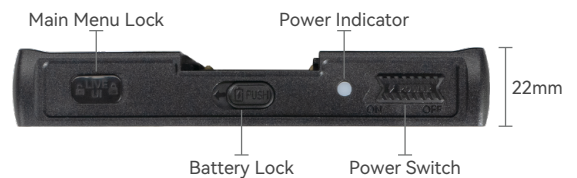

## TYPE-C Video Output Format

1920×1080p60
YUY2、MJPEG

NP-F Battery Plate

Upgrade Firmware / Load 3D LUT

1/4" Screw Hole