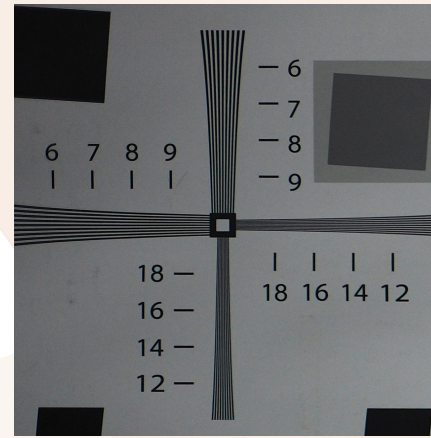

Competitive Comparison

Voigtlander 50mm f/1.5