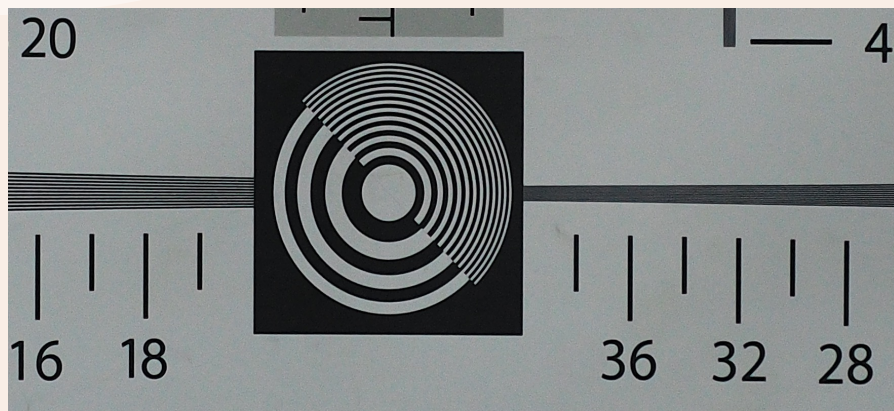

Leica Summilux

50mm f1.4

58.6mm x 59.3mm

0.45 m

337 g

\$ 4695

Compared to similar products, the Simera offers advantages in specifications and pricing.

Competitive Comparison

Voigtlander 50mm f/1.5

Simera 50mm f/1.4

At wide open aperture, the Simera 50mm f/1.4 shows significantly better resolution than the Voigtlander Nokton 50mm f/1.5.