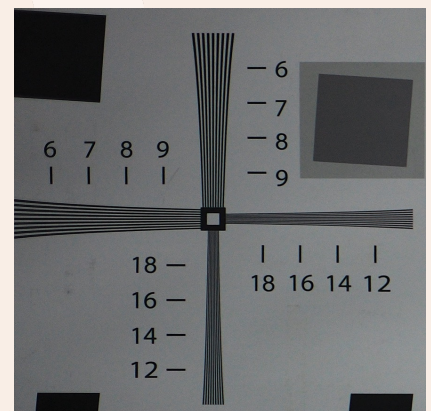

Simera 50mm f/1.4

At wide open aperture, the Simera 50mm f/1.4 shows significantly better resolution than the Voigtlander Nokton 50mm f/1.5.