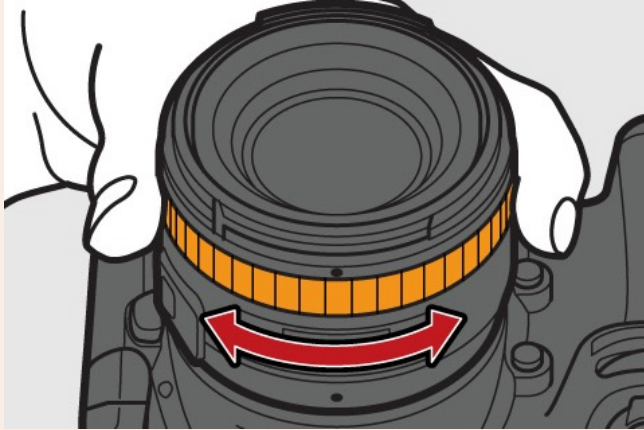

04: Resistance Point at 0.7m and a 0.45m MFD

When turning the focus ring down to 0.7m, a noticeable "click" sound alerts the user that the focus distance is about to exceed the Leica M cameras' typical limit (usually 0.7m).