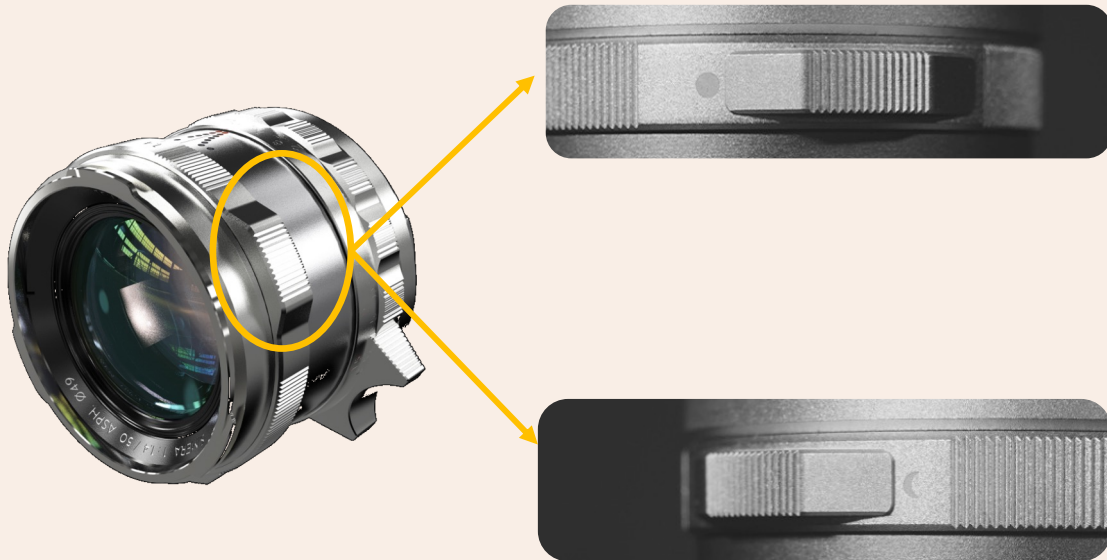

KEY FEATURES

01: Crescent Shape Focus Tab

Enhanced Shooting Experience

- **Comfortable Touch:** made of anodized aluminum alloy.
- **Unique Style:** superior to similar products, providing better focus assistance.
- **Ergonomic Design:** swift focusing and smooth user experience.

*Starting from the 50mm, all future products will feature the crescent focus tab.

02: Auto Depth of Field Indicator

A Tribute to the Classics

- **Displays depth of field range for different apertures, making composition easier.**
- **Explores creative photography using hyperfocal distance.**
- **Besides Alpa Kern's lenses, only the Thypoch's Simera series features this design.**

03: Click and Declick Aperture Mode

Seamless Switching between Click and Declick Aperture

- Rotate to there cscent mark “☾”: the aperture ring provides a satisfying click sound, enables stepped adjustment with preset stops at f/1.4, 2, 2.8, 4, 5.6, 8, 11, and 16.
- Rotate to the sun mark “●”: the aperture ring allows silent, stepless adjustments. Users can choose any f-stop between f/1.4 and 16.