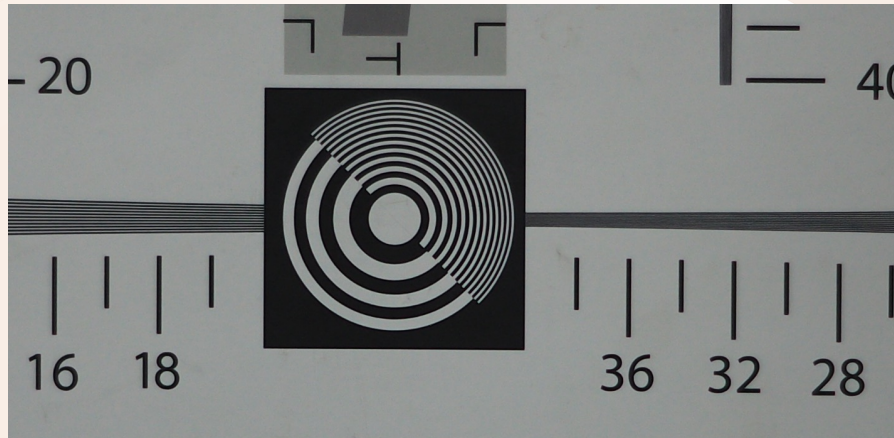

Leica Summilux

50mm f1.4

58.6mm x 59.3mm

0.45 m

337 g

\$ 4695

Compared to similar products, the Simera offers advantages in specifications and pricing.

Competitive Comparison

Voigtlander 50mm f/1.5

Simera 50mm f/1.4

At wide open aperture, the Simera 50mm f/1.4 shows significantly better resolution than the Voigtlander Nokton 50mm f/1.5.